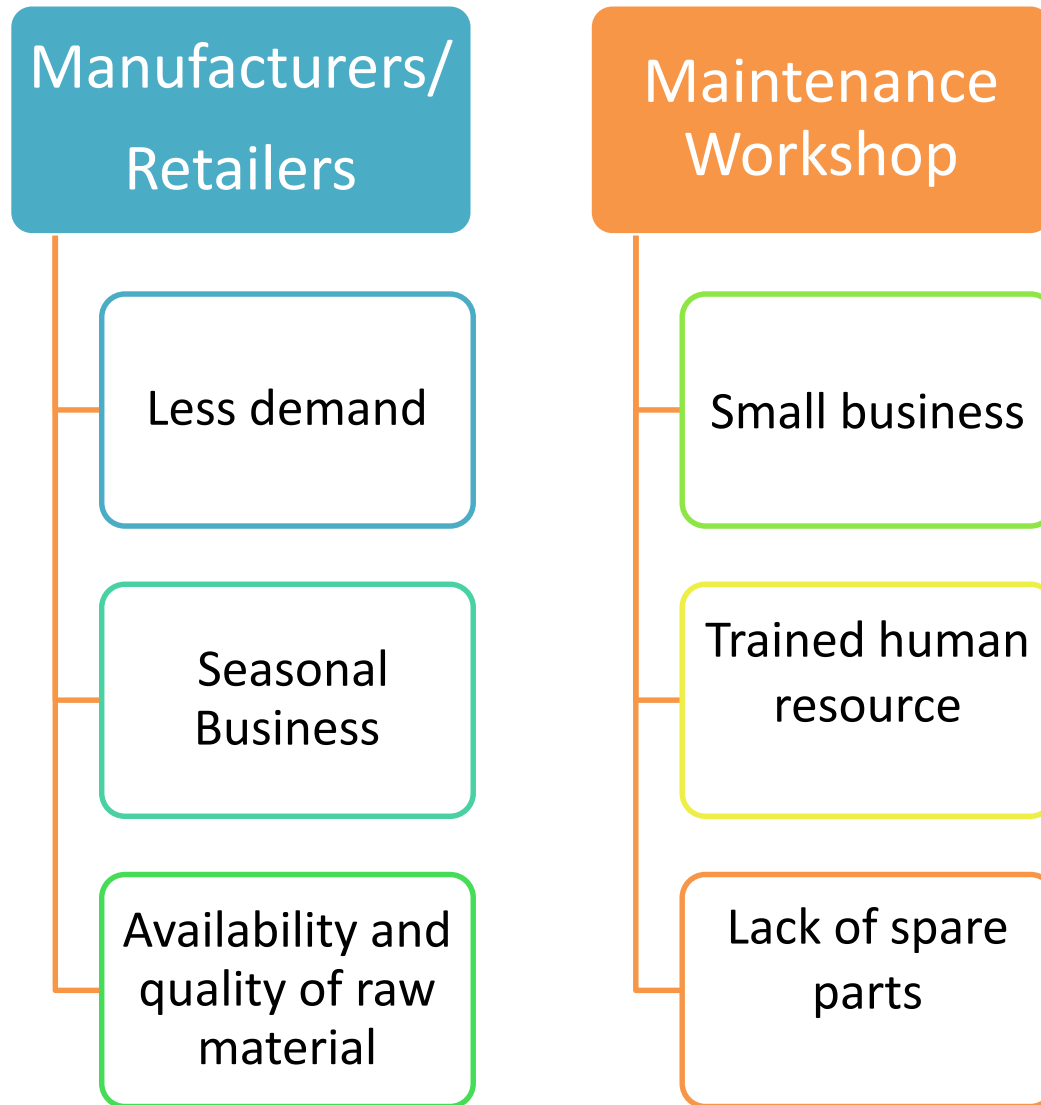

W04L04: Access to CASI Machineries

Dr. Ram Datt

Assistant Professor Dept. of Extension Education,
BAU, Sabour

Value Chain of CASI Machineries

Value Chain of CASI Machineries

Value Chain of CASI Machineries

Potential solutions...

- ✓ Scaling of CASI
- ✓ Custom hiring centre
- ✓ Farmers' Club
- ✓ Start-ups
- ✓ Skilled human resource