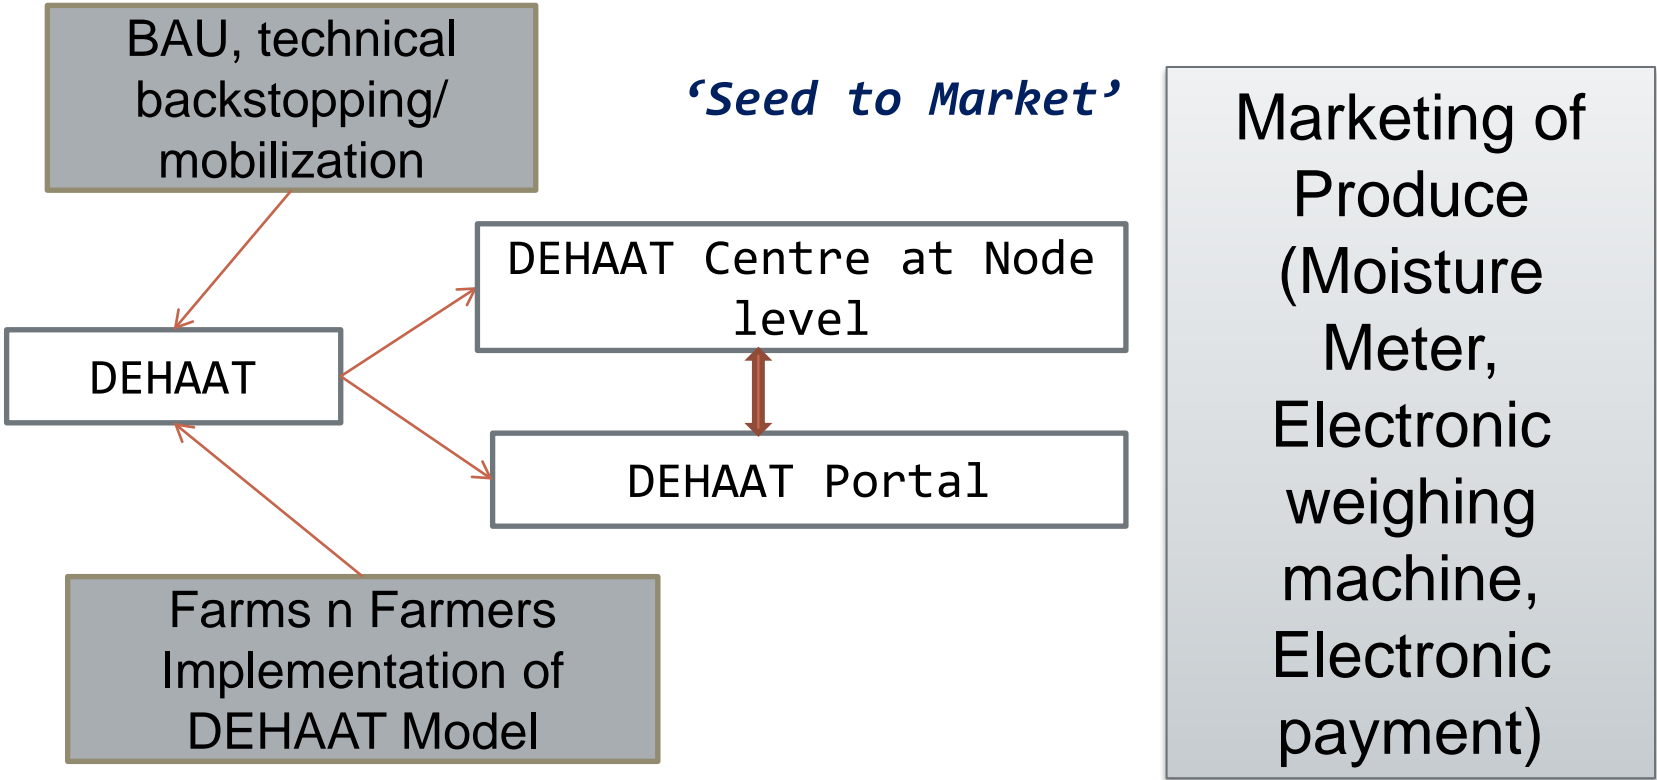

W6-L04: DeHaat: One stop solutions

Dr. Ram Datt

Assistant Professor-cum-Jr. Scientist
Department of Extension Education, BAC
Bihar Agricultural University, Sabour

DEHAAT Model (*Dogachhi, Kathaili, Tikapatti and Amaur*)

- ✓ Availability of quality fertilizers at reasonable price
- ✓ Availability of farm machinery (e.g. Zero Tillage Machine, Sprayers etc.)
- ✓ Availability of pesticides, herbicides, insecticides)
- ✓ Improved Seed
- ✓ Capacity building
- ✓ Voice Message
- ✓ Credit
- ✓ Soil testing

Promotion of CASI Technologies

SUSTAINABILITY

End To End Services

- Adoption Rate goes high
- Make farmer's field activities easier
- Cost reduction

Information and Linkage

- Only Information is not going to help Farmers
- Excited to get the doorstep services
- Hand holding of the farmers on each step of farm activity